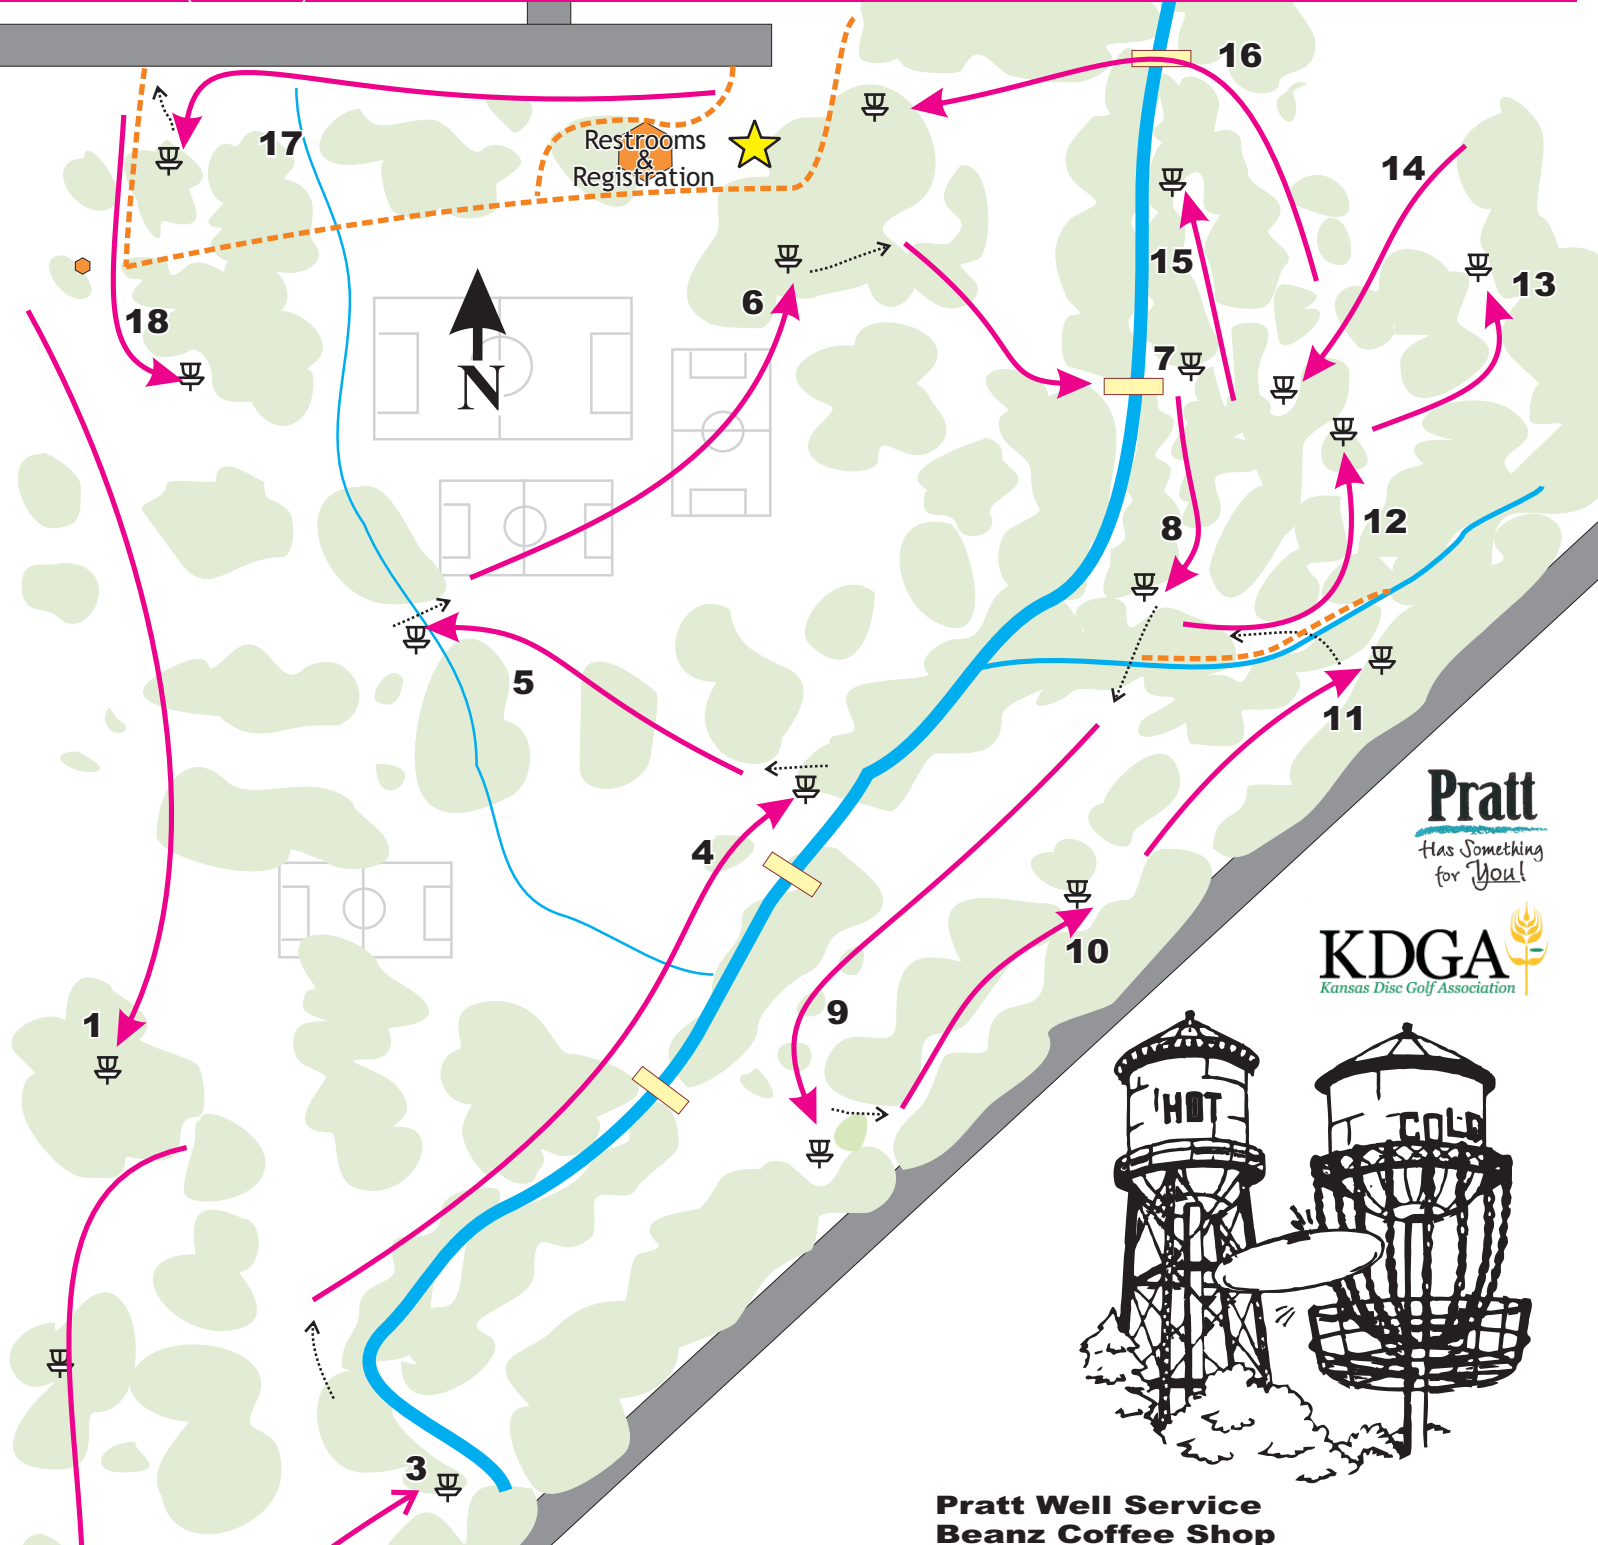

Pratt Hot & Cold Classic 2009

May Dennis "Long Front" Layout

Paved streets (& across) OB. All water is casual. Across railroad track is OB. Fence is OB on 17/16. Be safe & have fun!

Pratt
Has Something
for You!

KDGA
Kansas Disc Golf Association

"Long Front" Distances		
1	564	10 174
2	408	11 213
3	350	12 186
4	504	13 144
5	300	14 198
6	357	15 186
7	270	16 417
8	168	17 288
9	366	18 234

(feet)

Very special "thanks" to
our event sponsors!